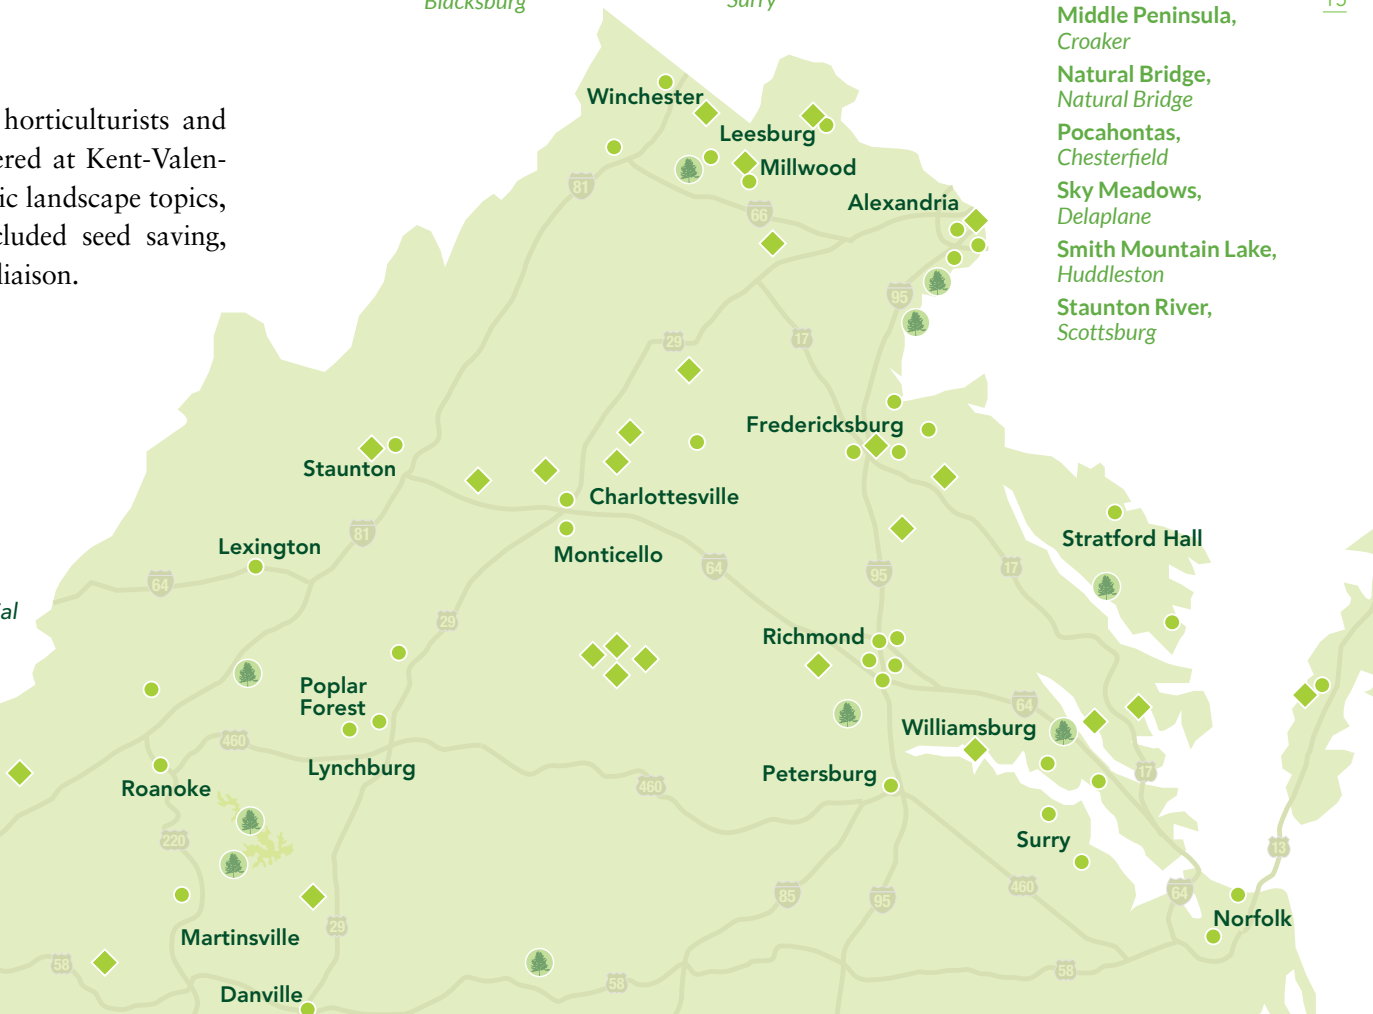

Changing the Landscape of Virginia

- GCV Restoration Projects
- GCV Research Fellowships
- GCV 2020 Centennial Project Grantees