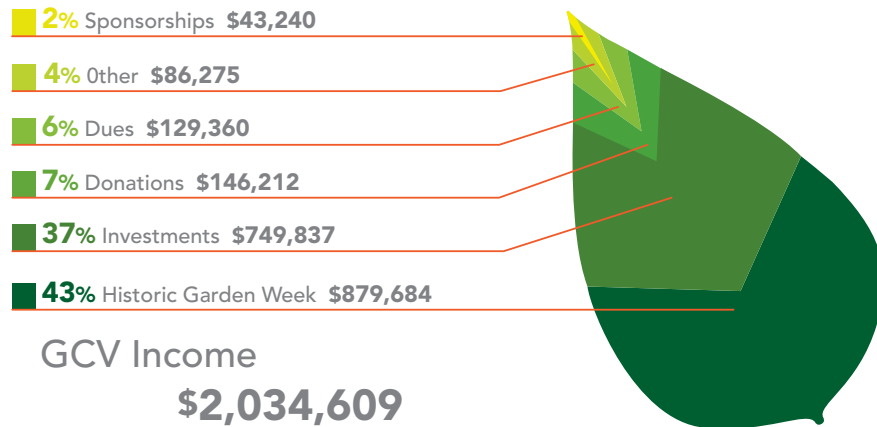

Treasurer's Report

The Garden Club of Virginia operates on a fiscal year that began July 1, 2016, and ended on June 30, 2017. The budget for the fiscal year was presented by the Treasurer to the Board of Directors for a vote of approval and then to the membership at the May 2016 GCV Annual Meeting. Our operating income for the year exceeded the budget by 13%, while expenses came in 14% below budget.

The revenue from Historic Garden Week is one of the largest sources of income each year for GCV. The related expenses are netted out from this income, and the remaining funds are used to support our restoration projects around the commonwealth. In addition, the Garden Club of Virginia will be celebrating our centennial in 2020 and we have allocated $100,000 per year for the next five years (2015-2020) from our Historic Garden Week proceeds to partner with Virginia State Parks on projects that fall within our mission and the state parks' mission: conservation, beautification, horticulture, preservation and/or education. During fiscal year 2016-2017, donations were made to Virginia State Parks Youth Conservation Corps and to the following Virginia State Parks: Belle Isle, Fairy Stone, Leesylvania, Mason Neck, Middle Peninsula, Natural Bridge, Pocahontas, Sky Meadows, Smith Mountain Lake and Staunton River.