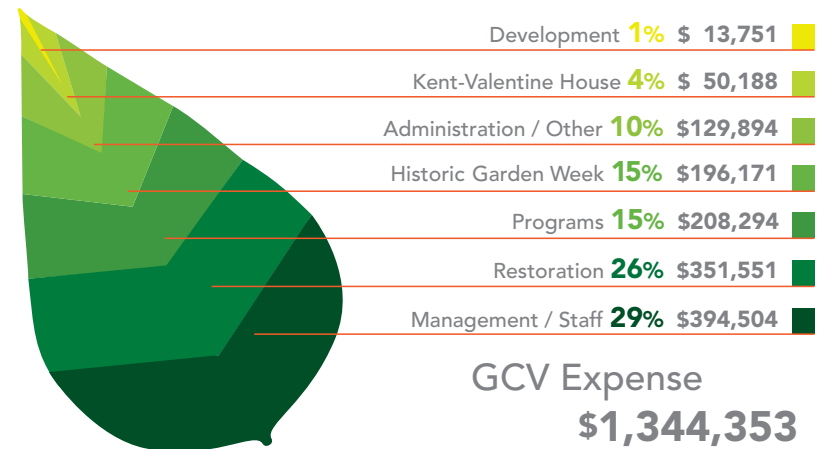

The other primary sources of funding GCV's work are membership dues, the annual fund, sponsorships and donations. Any shortfalls are funded by a draw of up to 5% from our endowment fund.